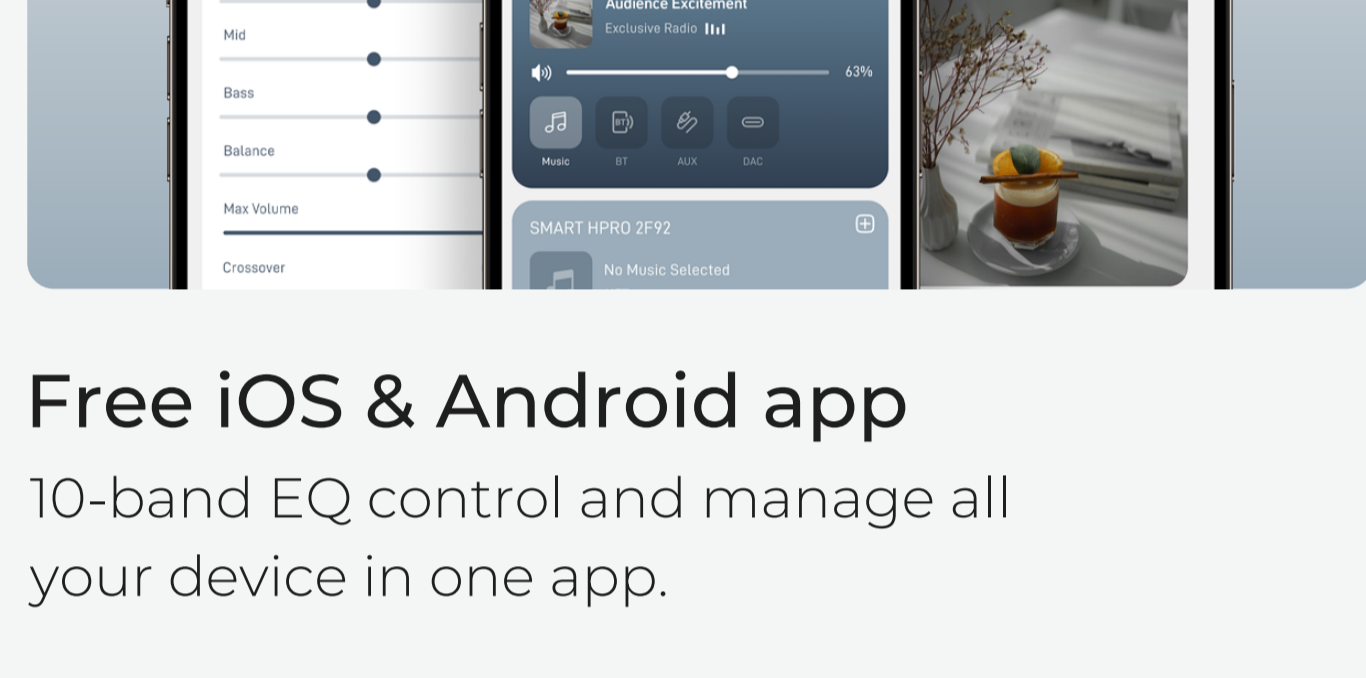

Hi-Res Audio
The AKM AK7735 offers a great DAC, ADC, DSP performance and precision.

Voice Control
Control your speaker or play your favorite music via third-party voice assistants.

***Light & Sound Sync**
Make your light dance with music and control both by one app.

Control4 & Home Automation
Control4 integration and API support for home automation coming in future.

Free iOS & Android app
10-band EQ control and manage all your device in one app.

Applications

Connection Diagram