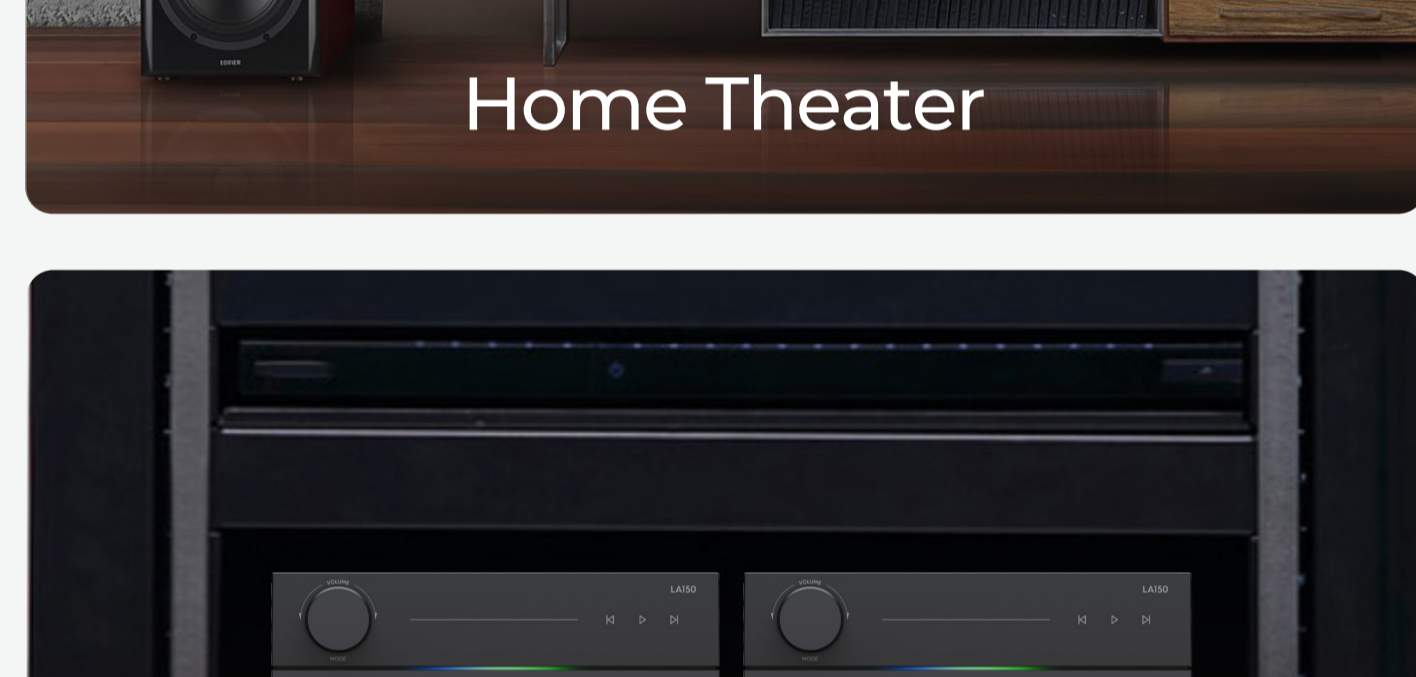

Hi-Res Audio
The AKM AK7735 offers a great DAC, ADC, DSP performance and precision.

Voice Control
Control your speaker or play your favorite music via third-party voice assistants.

***Light & Sound Sync**
Make your light dance with music and control both by one app.

Control4 & Home Automation
Control4 integration and API support for home automation coming in future.

Free iOS & Android app
10-band EQ control and manage all your device in one app.

Applications

Connection Diagram