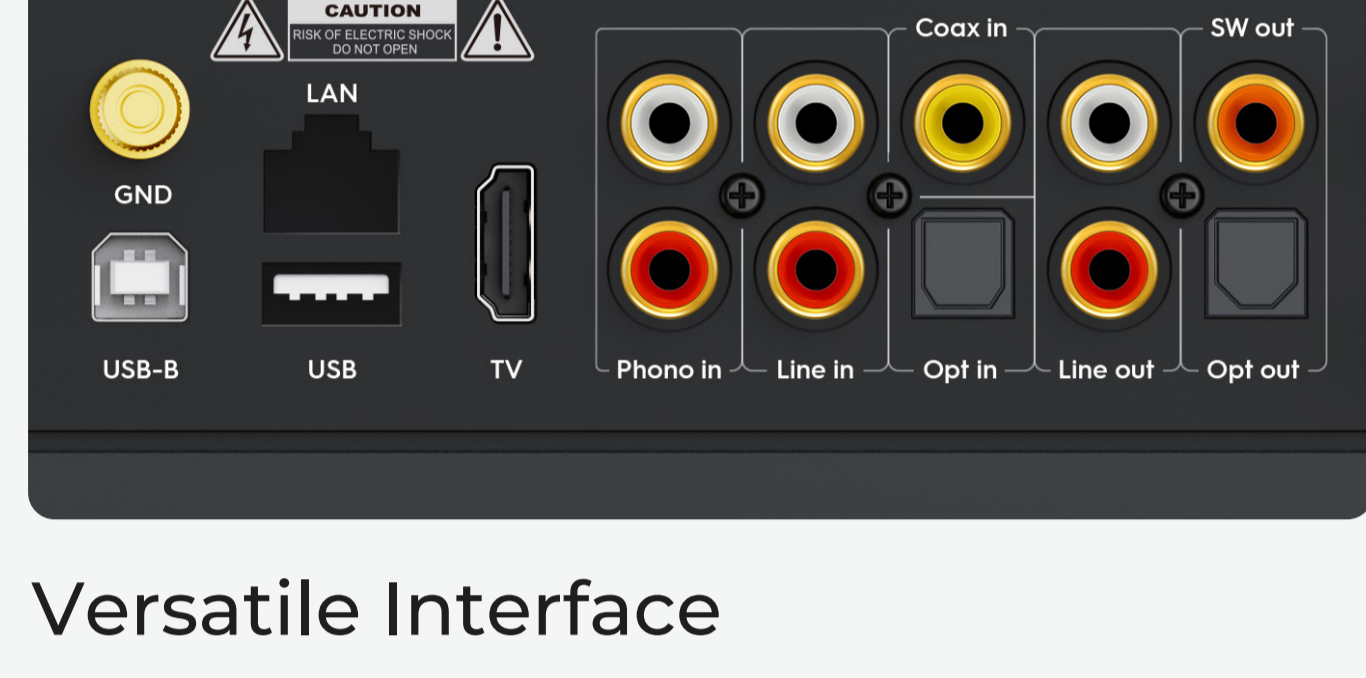

LA150 Wireless Streaming Amplifier

LA150 is an advanced 110Wx2 amplifier with comprehensive connectivity for all kinds of audio devices setups. It supports premium streaming protocols including AirPlay 2, Google Cast and Roon Ready, enabling Android and iOS devices to amplify high-resolution content from phones, vinyl turntables, or digital sources to passive speaker systems. It's the ideal solution to upgrade legacy audio systems into high-fidelity amplified ecosystems.

Massive Resources Stream any one you loved

110W x 2 Powerful Amp
The TPA3255 chip provides 110Wx2 power output at both 4Ω and 8Ω loads.

Wireless Connection
Dual-Band Wi-Fi (2.4 GHz & 5 GHz)
Bluetooth 5.4 with BLE technology.

Support AirPlay 2/Google Cast
Stream and control your whole house music easily.

Native App Streaming
Seamlessly stream your favorite music or playlists from your native app.

Versatile Interface
Wire in all your audio gears, control and play by one system.

Hi-Res Audio
The AKM AK7735 offers a great DAC, ADC, DSP performance and precision.

Voice Control
Control your speaker or play your favorite music via third-party voice assistants.

***Light & Sound Sync**
Make your light dance with music and control both by one app.